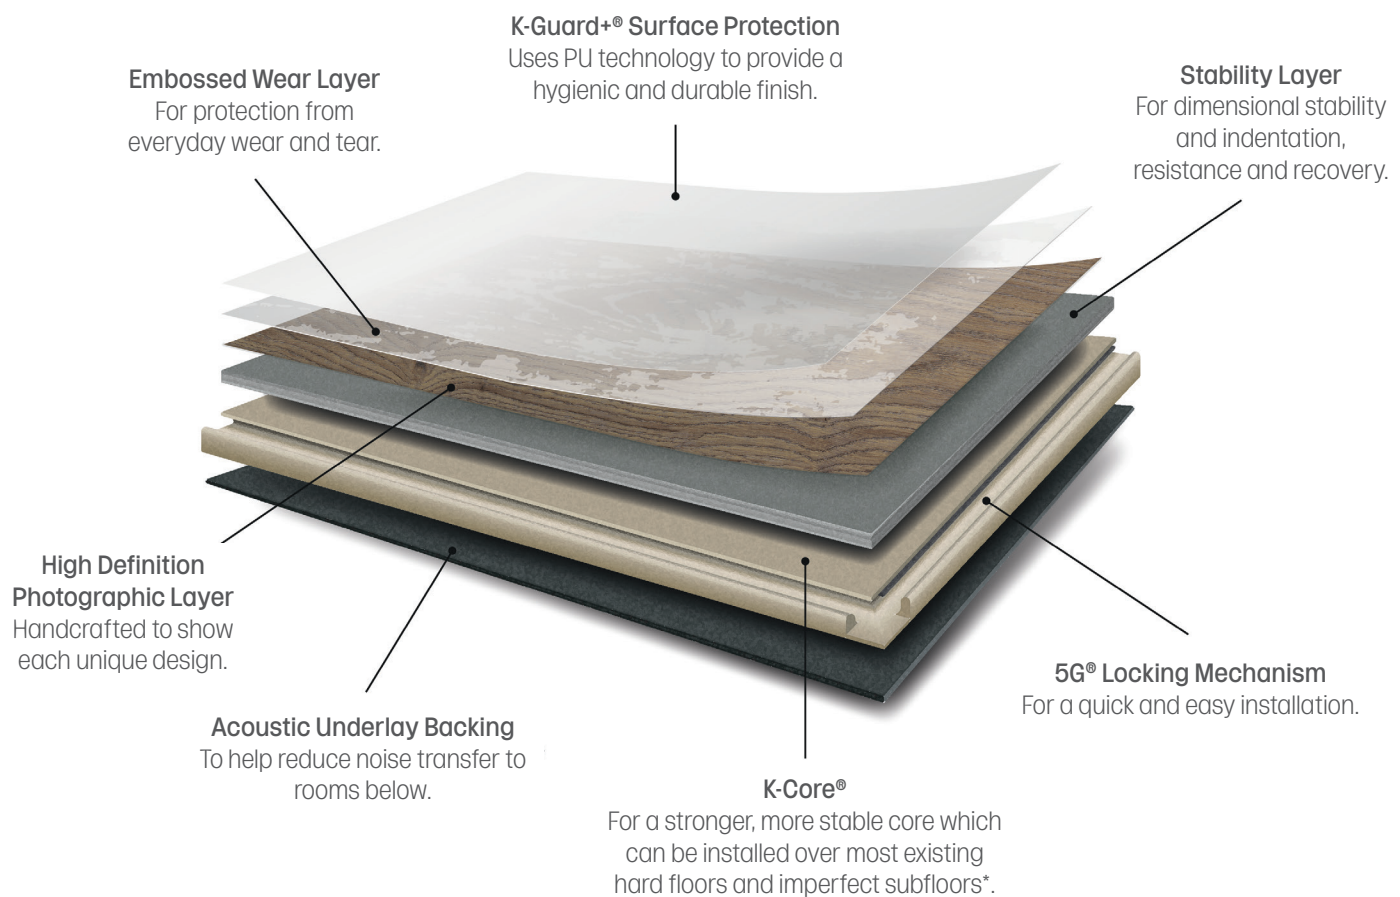

# KORLOK FLOORING

## RIGID CORE LUXURY VINYL

With its multi-layer construction and rigid core, Korlok flooring is a versatile and hardwearing alternative to laminate and engineered hardwood. Waterproof, hygienic, durable, and noise-reducing, Korlok can be used in every room, too.