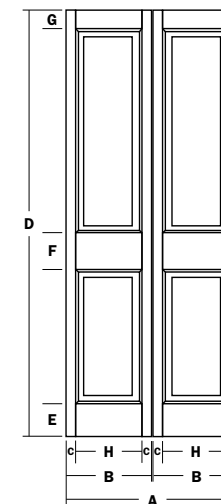

Internal Softwood Doors

DIS20** 4 Panel Clear Pine Bi-Fold

A versatile way to use space, this bi-fold door works well in both modern and traditional interiors.

- Constructed using engineered pine stiles and rails
- Suitable for staining or painting
- Supplied pre-hinged complete with running gear

Dimensions		
Door Width	2'3"	2'6"
Product Code	DIS2040	DIS2060
Building Regulations		
Thickness (mm)	35	35
Weights (kg)	14.35	15.95
A = total width (mm)	686	762
B = door width (mm)	338	376
C = stile (mm)	51.5	51.5
D = height (mm)	1935*	1935*
E = bottom rail (mm)	144	144
F = middle rail (mm)	151	151
G = top rail (mm)	88	88
H = door width - stiles (mm)	235	273

* The door is supplied trimmed to accept tracking. It is suitable for a 1981 opening.

All sizes subject to standard industry tolerances

Lock Block

A lock block is not included on this door. The centre rail is blocked out with a 56mm timber section to allow for the fitting of a knob.

Veneer Specification

General	Clear pine
Thickness	Ex 1.2mm, and finished 0.8mm
Timber Species	Pine
Grade	A
Country of Origin	Brazil

Edging Information

	Lipping Dimensions	Maximum Trim
Top (mm)	16	3
Bottom (mm)	16	3
Each Side (mm)	16	3