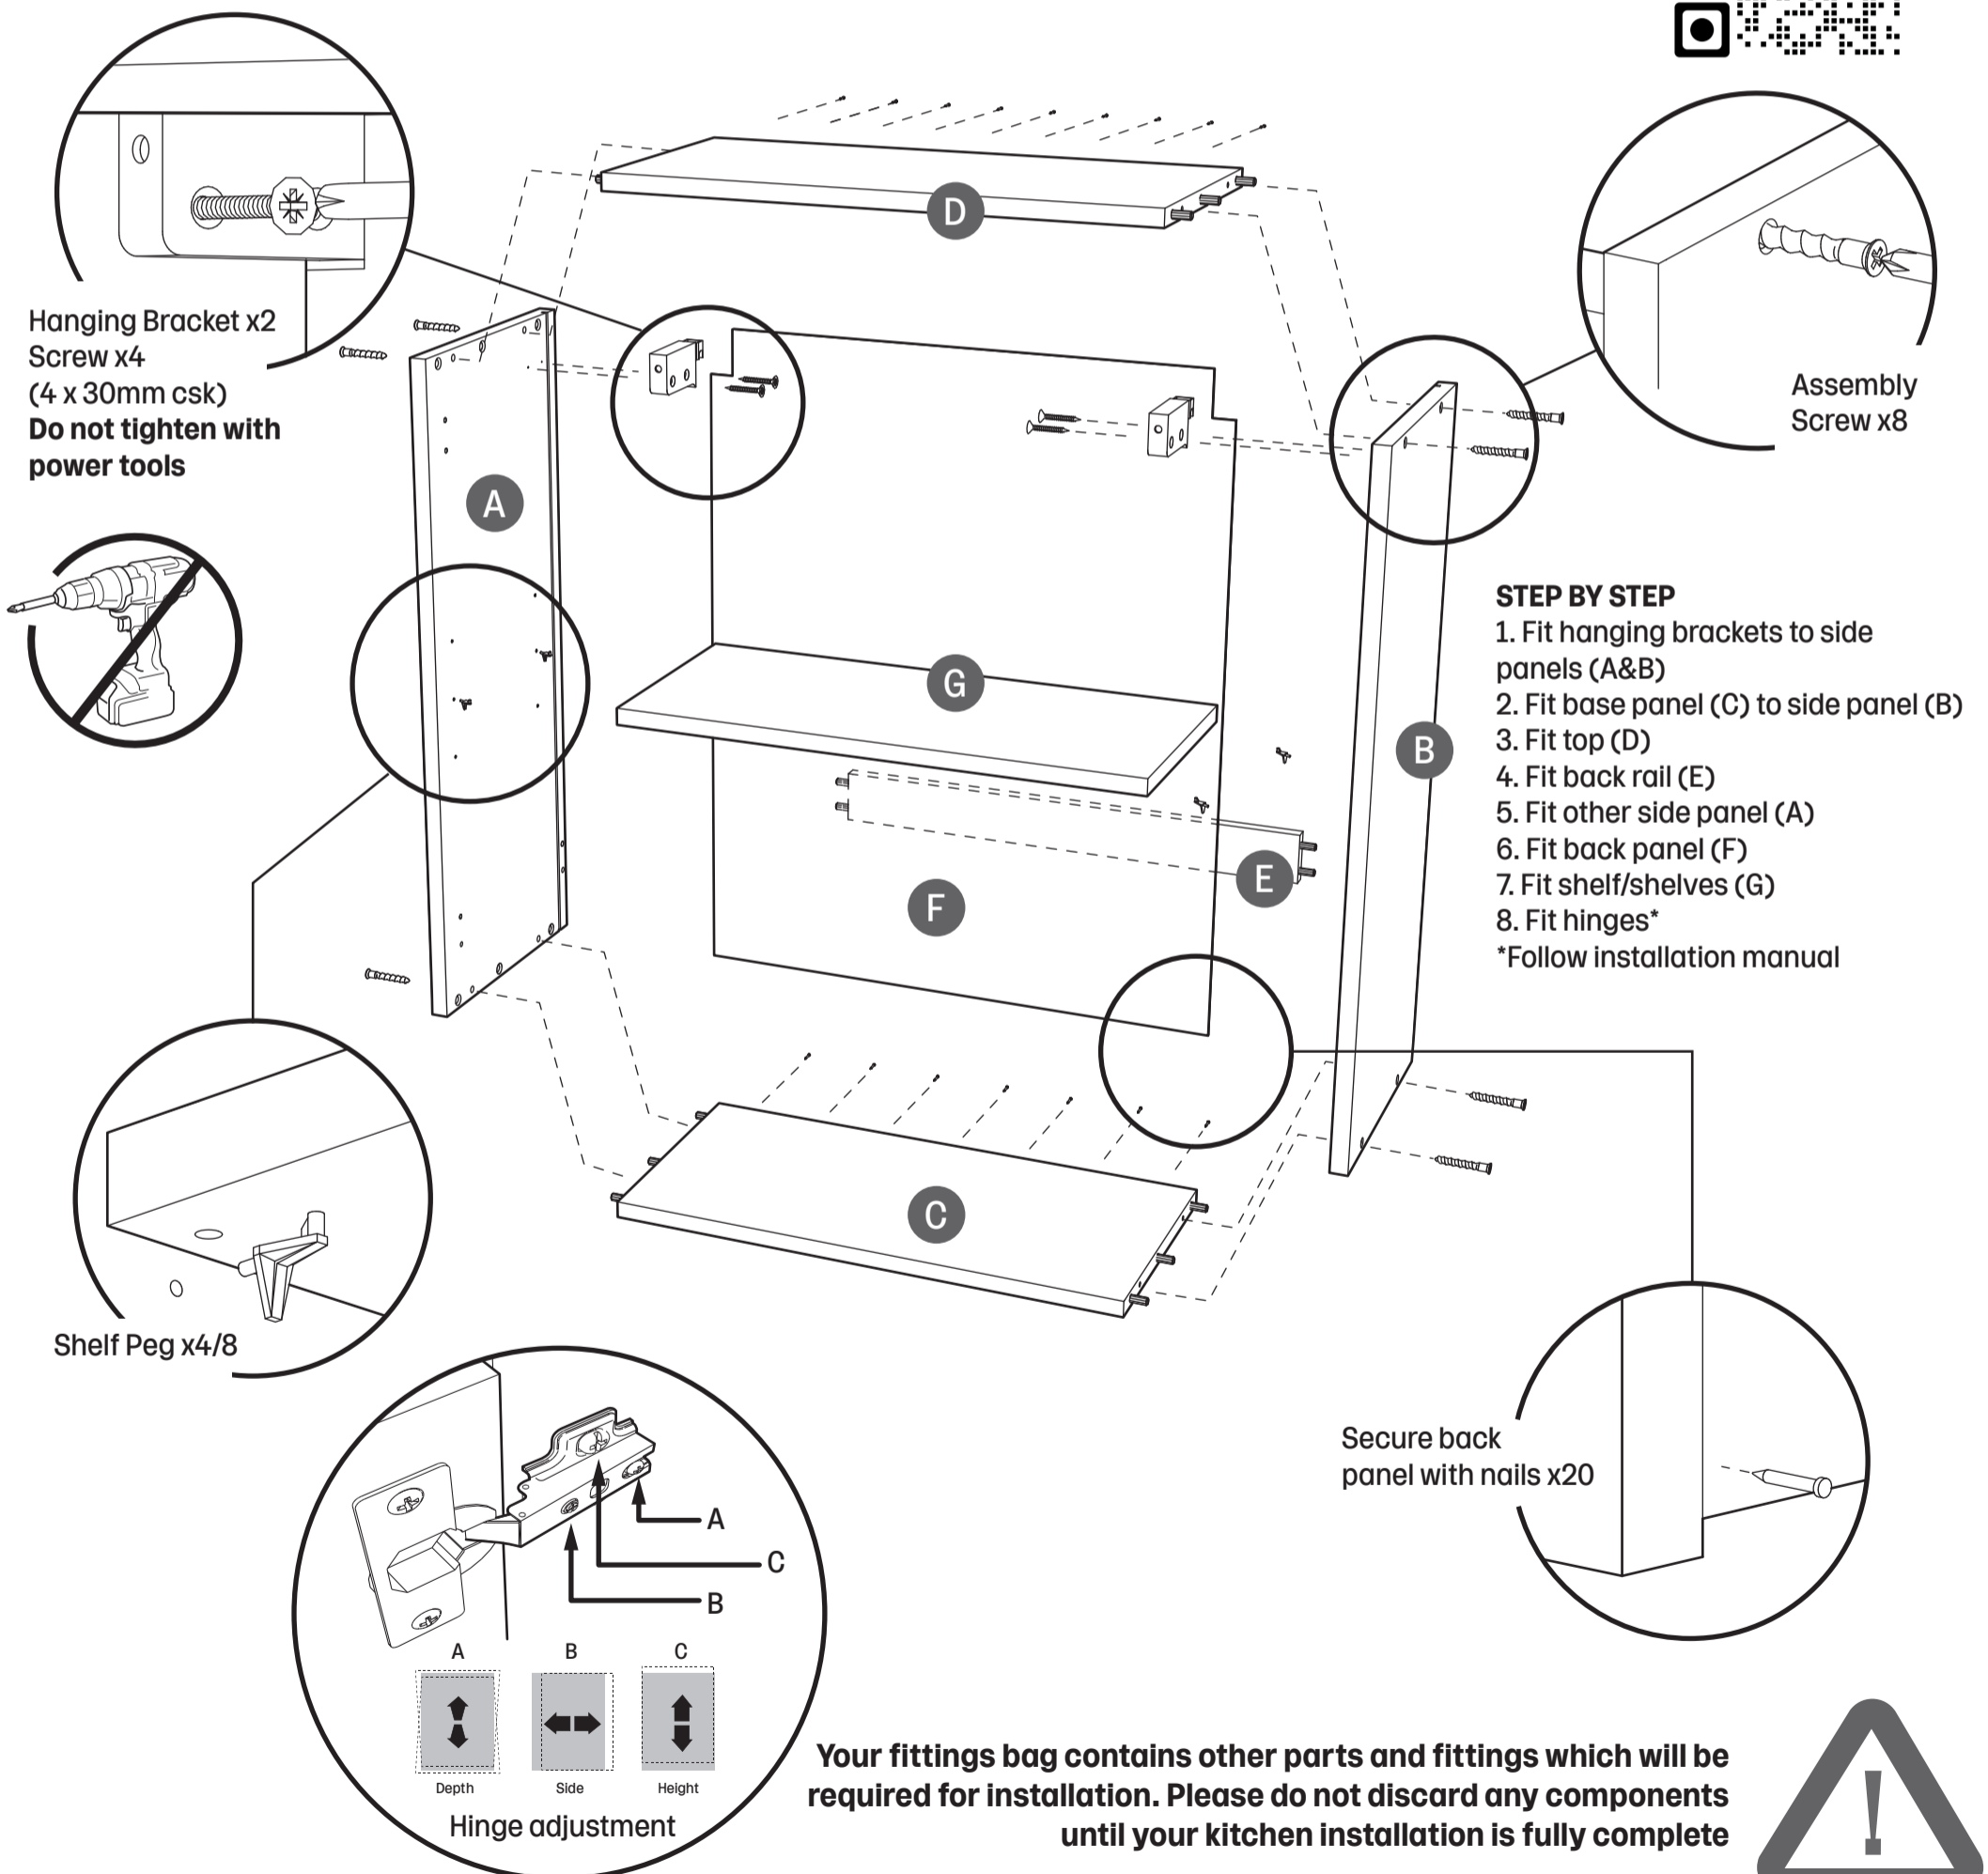

# Technik Cabinet System

## Single Wall Cabinets

**TFPLEFHW**

300, 400, 500 & 600 FH Wall

300, 400, 500 & 600 Tall Wall

600 Hob Wall

Ensure packaging is disposed of in a safe environmentally friendly way.

Follow the Kitchen Installation Manual for all cabinet installation requirements. A copy of this is available from your local Howdens depot.

Scan the QR code below using your smart device to access a short video giving an overview of cabinet assembly

We recommend this unit is assembled on its side.  
Ensure the joints between panels are fully closed before fixing assembly screws.

### Assembly

Follow the exploded diagram below for cabinet assembly