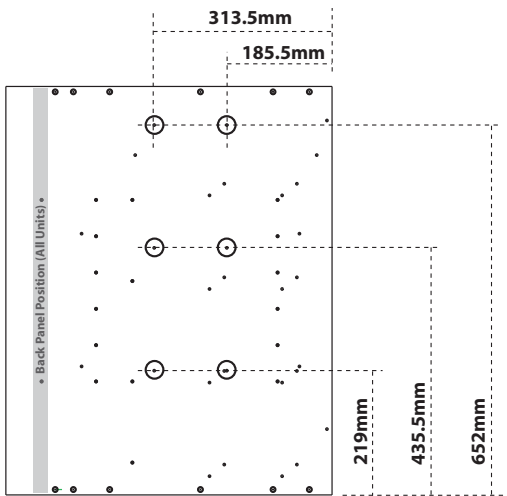

1
High Line
x3 Baskets

2
Drawer Line
x2 Baskets

3
High Line
x2 Wine Racks
x1 Basket

4
Drawer Line
x2 Baskets
(Alternative side panel)

NOTE: Ensure packaging is disposed of in an environmentally friendly way

Assembly

1

Note: Basket support rails pick up on the inner rail holes for unit 1.

Note: Basket support rails pick up on the inner outer holes for unit 2 & 3.

Note: Basket support rails pick up on the outer holes for unit 4.