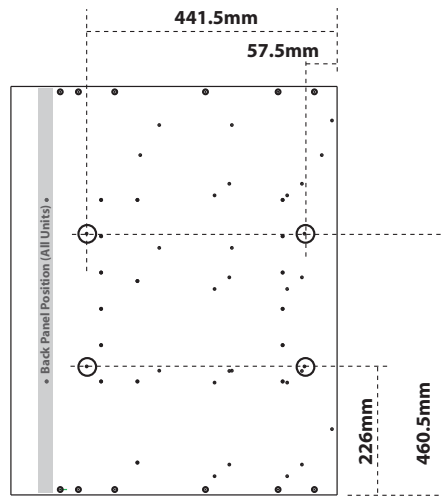

1
High Line
x3 Baskets

2
Drawer Line
x2 Baskets

3
High Line
x2 Wine Racks
x1 Basket

4
Drawer Line
x2 Baskets
(Alternative side panel)

NOTE: Ensure packaging is disposed of in an environmentally friendly way

Assembly

1

Note: Basket support rails pick up on the inner rail holes for unit 1.

Note: Basket support rails pick up on the inner outer holes for unit 2 & 3.

Note: Basket support rails pick up on the outer holes for unit 4.