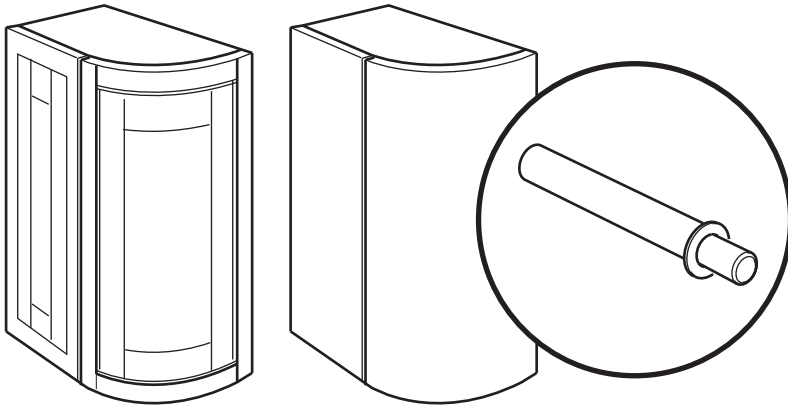

Soft Close Piston for Curved Cabinet & Frame Application

Important Notes:

Ensure packaging is disposed of in a safe environmentally friendly way