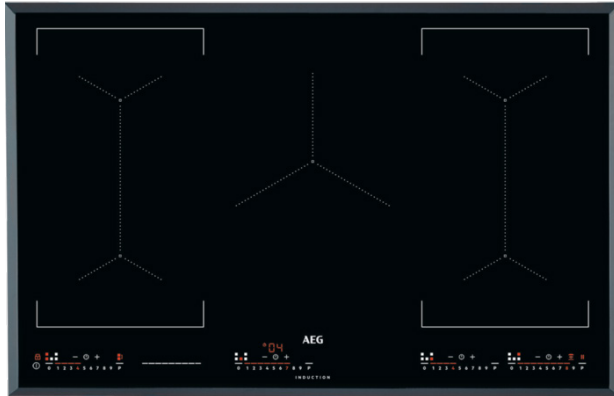

HAG1853 AEG IKE85651FB 80cm Black Electric Induction Hob

| Hob Specification | | |
|-------------------|-------------|---------|
| | Burner size | Rating |
| Rear Right | 180/210mm | 3,200 W |
| Front Right | 180/210mm | 3,200 W |
| Front Centre | 240mm | 3,200 W |
| Rear Left | 180/210mm | 3,200 W |
| Front Left | 180/210mm | 3,200 W |

| Technical Information | |
|---------------------------------|---------------------------------|
| Booster | Power Boost Function |
| Auto max | Yes |
| Timer | Timer Facility |
| Residual heat indicator | Yes |
| Child lock | Childlock Facility |
| Touch control | Yes |
| Electrical supply rated voltage | 220-240 V |
| Total input power (watts) | 7,350 W |
| Amperage required | 30 A |
| Accreditation CE | CE Marked |
| Guarantee | 2 Year Manufacturer's Guarantee |

| Dimensions & packaging | |
|---------------------------|--------------------------|
| Product dimensions metric | H44mm x W810mm x D520mm |
| Product weight | 13.5kg |
| Product packed dimension | H120mm x W868mm x D600mm |
| Product packed weight | 13.5kg |