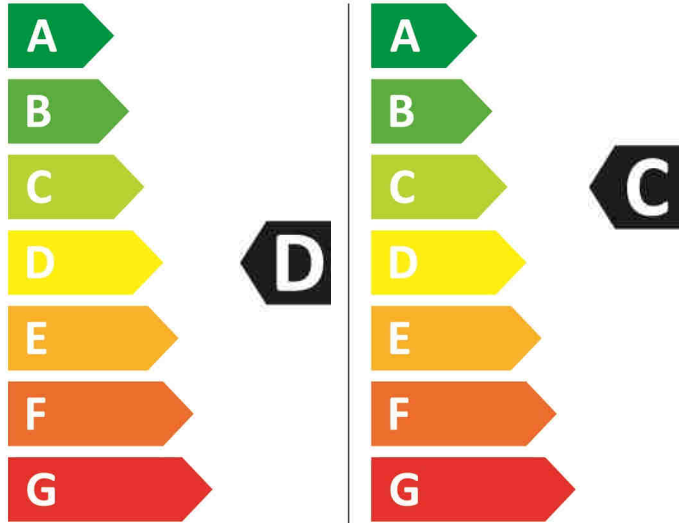

ENERG

beko

B3D59644UG 7175743700

306 kWh/100

65 kWh/100

6,0 kg 9,0 kg

53 L 48 L

9:30 3:48