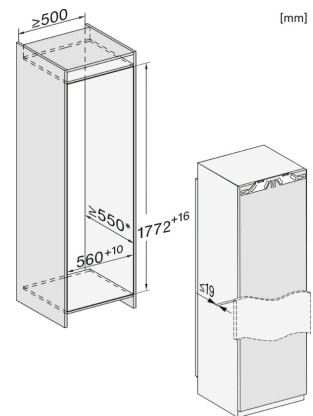

K 7733 E

Built-in refrigerator
with DynaCool and LED lighting for practical food storage.

Technical data	
Niche width in mm	560
Niche height in mm	1,772
Niche depth in mm	550
Appliance width in mm	559
Appliance height in mm	1,770
Appliance depth in mm	544
Weight in kg	54.50
Door hinge technology	Fixed door
Max. door front weight – refrigerator, in kg	26
Climate class	SN-T
Refrigerator compartment in l	309
Noise class (A–D)	B
Sound power in dB(A) re1pW	35
Current consumption (mA)	1,200
Voltage in V	220-240
Fuse rating in A	13
Length of supply lead in m	2.2
Standard accessories	
Egg tray	•

K 7733 E

Built-in refrigerator
with DynaCool and LED lighting for practical food storage.

K7733E, K7763E, K7732E, K7734F, K7764E, K7743E, 7744E, K7773D, K7774D (footnote*) (installation drawings)

- *1. View from the front
- 2. Mains connection cable, L = 2100 mm
- 3. Ventilation cut-out min. 200 cm²
- 4. Ventilation
- 5. No connections permitted in this area

K7733E, K7763E, K7732E, K7734F, K7764E, K7743E, K7744E, K7773D, K7774D, built-in (footnote*) (installation drawings)

*The declared energy consumption was calculated in a 560 mm deep niche. The appliance is fully functional in a 550 mm niche but the energy consumption will be slightly higher.