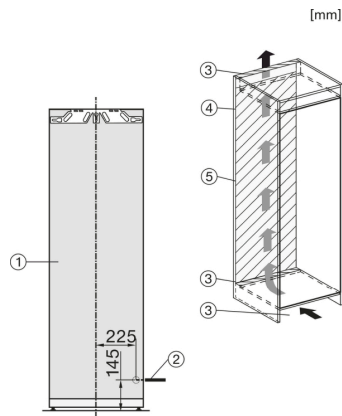

K 7733 E

Built-in refrigerator
with DynaCool and LED lighting for practical food storage.

Technical data	
Niche width in mm	560
Niche height in mm	1,772
Niche depth in mm	550
Appliance width in mm	559
Appliance height in mm	1,770
Appliance depth in mm	544
Weight in kg	54.50
Door hinge technology	Fixed door
Max. door front weight – refrigerator, in kg	26
Climate class	SN-T
Refrigerator compartment in l	309
Noise class (A–D)	B
Sound power in dB(A) re1pW	35
Current consumption (mA)	1,200
Voltage in V	220-240
Fuse rating in A	13
Length of supply lead in m	2.2
Standard accessories	
Egg tray	•

K 7733 E

Built-in refrigerator
with DynaCool and LED lighting for practical food storage.

K7733E, K7763E, K7732E, K7734F, K7764E, K7743E, 7744E, K7773D, K7774D (footnote*) (installation drawings)

- *1. View from the front
- 2. Mains connection cable, L = 2100 mm
- 3. Ventilation cut-out min. 200 cm²
- 4. Ventilation
- 5. No connections permitted in this area

K7733E, K7763E, K7732E, K7734F, K7764E, K7743E, K7744E, K7773D, K7774D, built-in (footnote*) (installation drawings)

*The declared energy consumption was calculated in a 560 mm deep niche. The appliance is fully functional in a 550 mm niche but the energy consumption will be slightly higher.