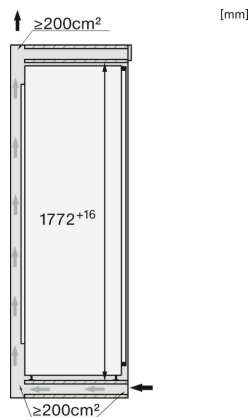

K 7733 E

Built-in refrigerator
with DynaCool and LED lighting for practical food storage.

Technical data	
Niche width in mm	560
Niche height in mm	1,772
Niche depth in mm	550
Appliance width in mm	559
Appliance height in mm	1,770
Appliance depth in mm	544
Weight in kg	54.50
Door hinge technology	Fixed door
Max. door front weight – refrigerator, in kg	26
Climate class	SN-T
Refrigerator compartment in l	309
Noise class (A–D)	B
Sound power in dB(A) re1pW	35
Current consumption (mA)	1,200
Voltage in V	220-240
Fuse rating in A	13
Length of supply lead in m	2.2
Standard accessories	
Egg tray	•

K 7733 E

Built-in refrigerator
with DynaCool and LED lighting for practical food storage.

K7733E, K7763E, K7732E, K7734F, K7764E, K7743E, 7744E, K7773D, K7774D (footnote*) (installation drawings)

- *1. View from the front
- 2. Mains connection cable, L = 2100 mm
- 3. Ventilation cut-out min. 200 cm²
- 4. Ventilation
- 5. No connections permitted in this area

K7733E, K7763E, K7732E, K7734F, K7764E, K7743E, K7744E, K7773D, K7774D, built-in (footnote*) (installation drawings)

*The declared energy consumption was calculated in a 560 mm deep niche. The appliance is fully functional in a 550 mm niche but the energy consumption will be slightly higher.