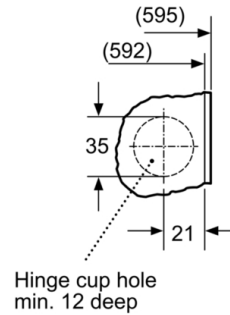

### Technical Information

- adjustable base height: 15 cm
- adjustable base depth: 6.5 cm
- Dimensions (H X W X D): 81.8 x 59.6 x 57.4 cm
- Height adjustment with cardanDrive

<sup>1</sup> Scale of Energy Efficiency Classes from A to G

<sup>\*\*</sup> Values are rounded.

\* Please find warranty terms under the additional warranties section of our website.

**Serie | 6, Built-in washing machine, 8 kg,  
1400 rpm  
WIW28302GB**

measurements in mm

Z detail

measurements in mm

measurements in mm

measurements in mm