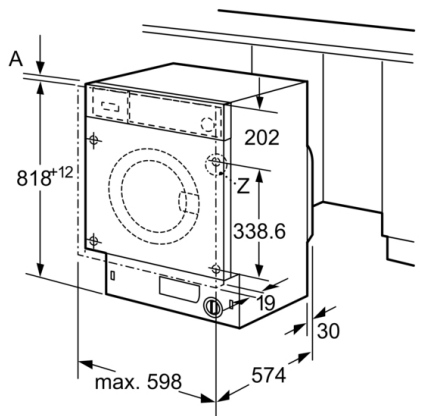

### Technical Information

- adjustable base height: 15 cm
- adjustable base depth: 6.5 cm
- Dimensions (H X W X D): 81.8 x 59.6 x 57.4 cm
- Height adjustment with cardanDrive

<sup>1</sup> Scale of Energy Efficiency Classes from A to G

<sup>\*\*</sup> Values are rounded.

\* Please find warranty terms under the additional warranties section of our website.

**Serie | 6, Built-in washing machine, 8 kg,  
1400 rpm  
WIW28302GB**

measurements in mm

Z detail

measurements in mm

measurements in mm

measurements in mm