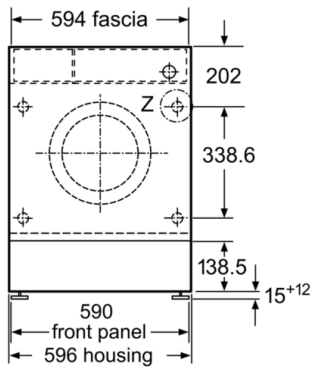

### Technical Information

- adjustable base height: 15 cm
- adjustable base depth: 6.5 cm
- Dimensions (H X W X D): 81.8 x 59.6 x 57.4 cm
- Height adjustment with cardanDrive

<sup>1</sup> Scale of Energy Efficiency Classes from A to G

<sup>\*\*</sup> Values are rounded.

\* Please find warranty terms under the additional warranties section of our website.

**Serie | 6, Built-in washing machine, 8 kg,  
1400 rpm  
WIW28302GB**

measurements in mm

Z detail

measurements in mm

measurements in mm

measurements in mm