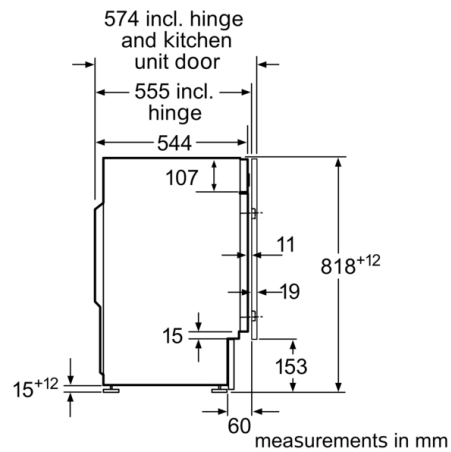

Construction type: Built-in

Height of removable worktop: -2 mm

Dimensions of the product: 818 x 596 x 544 mm

Net weight: 76.1 kg

Connection rating: 2300 W

Fuse protection: 10 A

Voltage: 220-240 V

Frequency: 50 Hz

### Technical Information

- adjustable base height: 15 cm
- adjustable base depth: 6.5 cm
- Dimensions (H X W X D): 81.8 x 59.6 x 57.4 cm
- Height adjustment with cardanDrive

<sup>1</sup> Scale of Energy Efficiency Classes from A to G

<sup>\*\*</sup> Values are rounded.

\* Please find warranty terms under the additional warranties section of our website.

**Serie | 6, Built-in washing machine, 8 kg,  
1400 rpm  
WIW28302GB**

measurements in mm

Z detail

measurements in mm

measurements in mm

measurements in mm