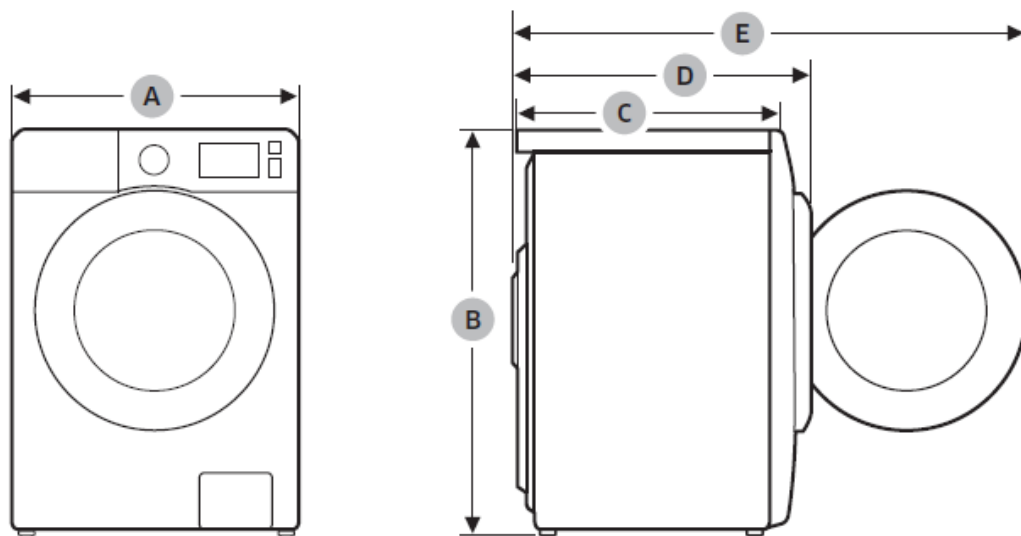

Specification sheet

“*” Asterisk(s) means variant model and can be varied (0-9) or (A-Z).

Type		Front loading washing machine	
Model name		WW9*T**4***	
Dimensions	A (Width)	600 mm	
	B (Height)	850 mm	
	C (Depth)	550 mm	
	D	635 mm	
	E	1072 mm	
Water pressure		50-800 kPa	
Net weight		67.0 kg (WW**T*8****, WW**T*5****, WW**T*3****) 65.0 kg (WW**T*0****)	
Maximum load capacity	Washing and spinning	9.0 kg	
Power consumption	Washing and heating	AC 220-240 V / 50 Hz	1900-2300 W
Spin revolutions		1400 RPM	