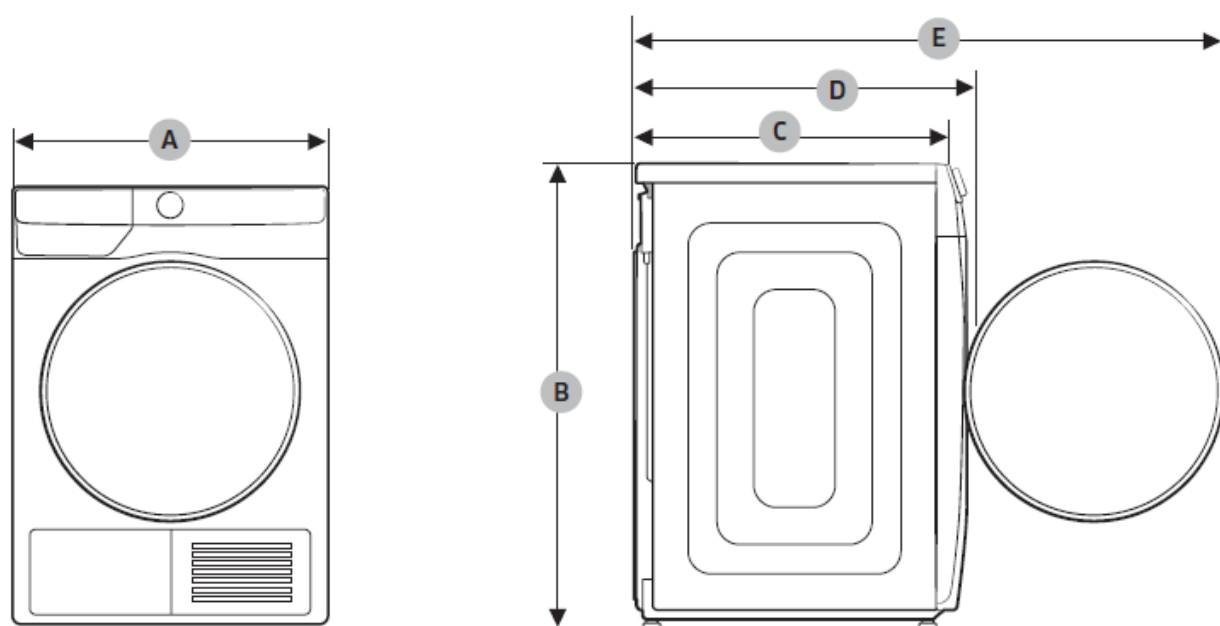

## Specification

TYPE		FRONT LOADING DRYER	
MODEL NAME		DV9*T7***** DV8*T7***** DV9*T6***** DV8*T6***** DV9*T5***** DV8*T5*****	DV9*T8*****
DIMENSIONS	A	600 mm	600 mm
	B	850 mm	850 mm
	C	600 mm	600 mm
	D	650 mm	660 mm
	E	1100 mm	1110 mm
WEIGHT		50.0 kg	54.0 kg
ELECTRICAL REQUIREMENTS	AC 220-240 V / 50 Hz	780-800 W	
ALLOWABLE TEMPERATURE		5-35 °C	