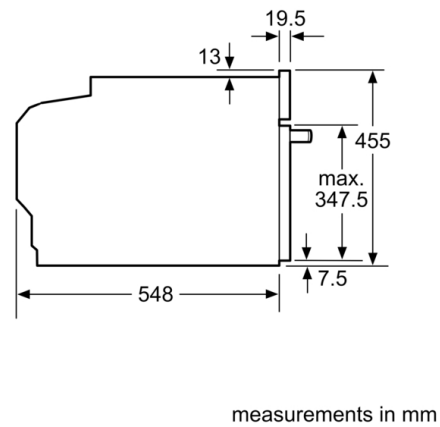

Series 8, Built-in compact oven with microwave function, 60 x 45 cm, Black CMG7241B1B