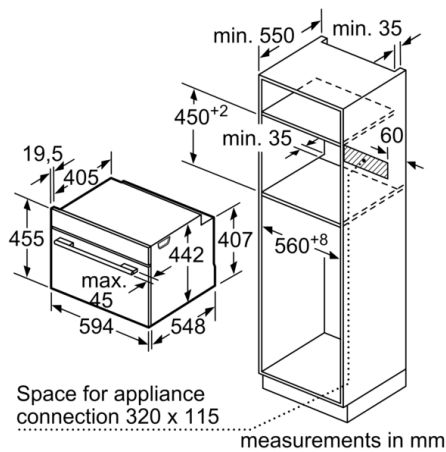

Series 8, Built-in compact oven with microwave function, 60 x 45 cm, Black CMG7241B1B