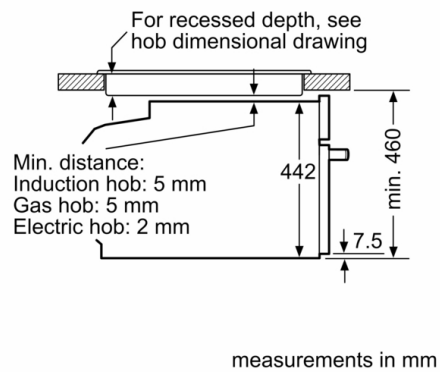

Installation with a hob.