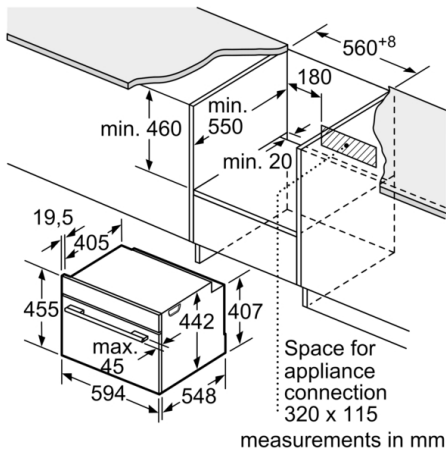

Series 8, Built-in compact oven with microwave function, 60 x 45 cm, Black CMG7241B1B