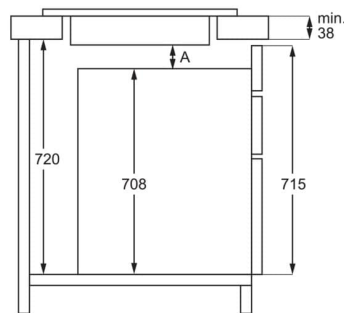

Product Specification

Product Installation	Built_In	Built in height mm	44
Product Typology	Electric_Hob	Width cutting	750
Product Classification	Statement	Depth cutting	490
Installation	Independent	Radius cutting	5
Size	80	Fastening	Snap in System
Hob type	Induction Full	Gas original	No
Design family	AEG Vision	Gas replacement 2	No
Main colour	Black	Gas replacement 3	No
Control Panel material	No	Gas category	No
Frame type	Bevelled 4 Sides	Frequency	50-60
Frame material	No	Voltage	220-240V/400V2N
Knobs colour	No	Cord length external	0
Top Control Place	Front Left & Middle & Right		
Type of controls	RoadRunner		
Control function	3 step residual heat, Acoustic signal, Booster, Child-lock, Count up timer, Eco timer, Hob-hood connection, Individual zone timers, Key-lock function, Minute minder, Pause, Pot detection, PowerSlide, Sound off, TotalFlex		
Other comments categorisation	KM 56.0.0, ref 949597845, but no cord		
Width mm	780		
Depth mm	520		

PSGBHO210DE0000J

A = min. 6mm
only for AEG, Electrolux, Zanussi appliances

A = min. 12mm
all other brands