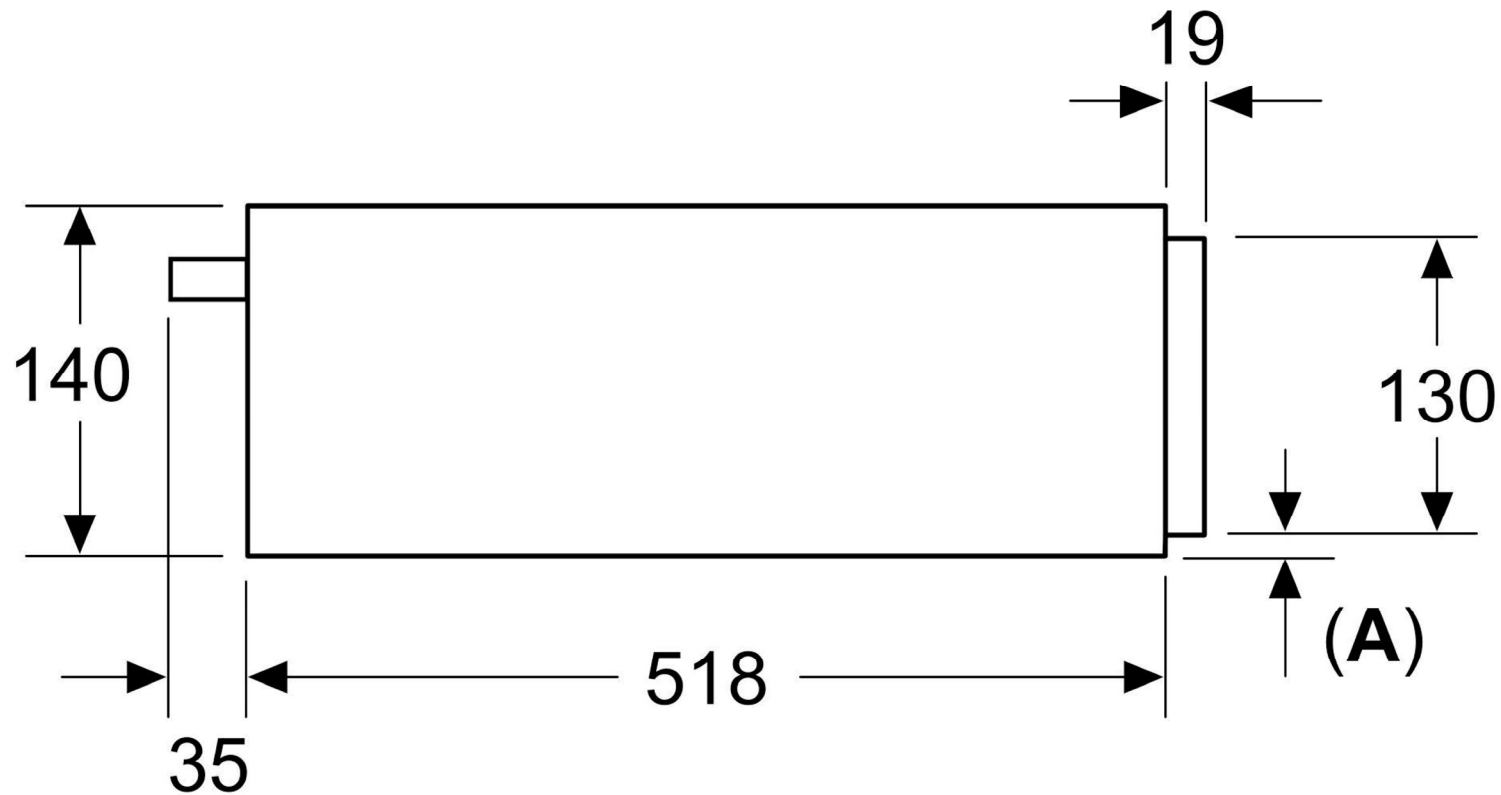

Measurements in mm

A: 7.5 mm

Compact ovens with appliance height of 455 mm can be installed above the warming drawer without an intermediate floor