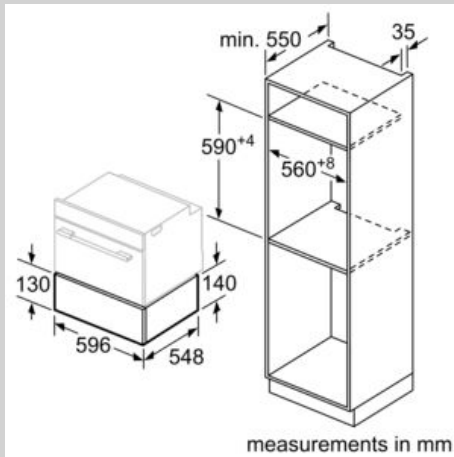

##### Technical Data

Construction type : Built-in  
Color / Material Front : Graphite  
Maximum number of plates : 12  
Maximum number of espresso cups : 64  
Dimensions : 140 x 594 x 518 mm  
Dimensions of the packed product (HxWxD) : 250 x 660 x 700 mm  
Min. required niche size for installation (HxWxD) : 140 x 560 x 550 mm  
EAN code : 4242004265719  
Fuse protection : 10 A  
Voltage : 220-240 V  
Frequency : 50-60 Hz  
Plug type : GB plug

#### Performance/technical information

- Nominal voltage: 220 - 240 V
- Total connected load electric: 0.82 KW
- Cavity volume: 20 l
- Loading up to 25 kg
- Appliance dimension (hxwx): 140 mm x 594 mm x 518 mm
- Niche dimension (hxwx): 140 mm x 560 mm - 568 mm x 550 mm
- In case of installation under the worktop, installation accessory spare part no. 9001698838 is needed.
- Please refer to the dimensions provided in the installation manual

## Dimensioned drawings