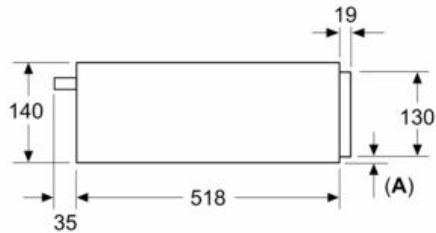

Measurements in mm

A: 7.5 mm

Compact ovens with appliance height of 455 mm can be installed above the warming drawer without an intermediate floor