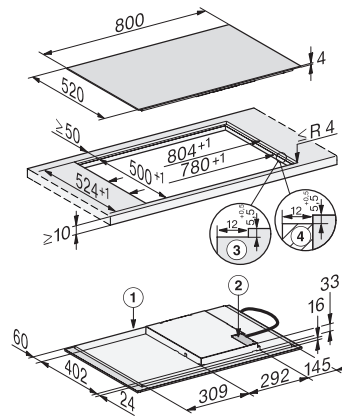

KM 7373 FL
 Induction hob with onset controls
 with flex cooking area for large cookware

EAN: 4002516733089 / Material number: 12399730 / Old Material Number: 26737370GB

Individual setting options (e.g. buzzers)	•
Minute minder	•
Efficiency and sustainability	
Residual heat utilisation	•
Power rating in off mode in W	0.5
Power rating in standby mode in W	1.0
Power rating in networked standby in W	2.0
Time until automatic switch to off mode in min	20
Time until automatic switch to standby in min	20
Time until automatic switch to networked standby in min	20
Cleaning and care	
Easy to clean ceramic glass	•
Safety	
Safety switch-off	•
Lock function	•
System lock	•
Integrated cooling fan	•
Overheating protection	•
Residual heat indicator	•
Technical data	
Dimensions in mm (width)	800
Dimensions in mm (height)	53
Dimensions in mm (depth)	520
Cutout dimensions in mm (width) with surface-mounted installation	750
Casing height incl. connection box in mm	53
Cutout dimensions in mm (depth) with surface-mounted installation	490
Internal cutout dimensions in mm (width) with flush installation	780
Internal cutout dimensions in mm (depth) with flush installation	500
Weight in kg	11
External cutout dimensions in mm (width) with flush installation	804
External cutout dimensions in mm (depth) with flush installation	524
Total rated load in kW	7.30
Length of supply lead in m	1.6
Voltage in V	230
Frequency in Hz	50-60
Accessories included	
Mains cable	Yes
Voucher for a GGRP Gourmet griddle plate	Supply lead

KM 7373 FL

Induction hob with onset controls
with flex cooking area for large cookware

KM7373FL, KM7372FL surface-mounted (Installation drawing)

1) front, 2) Mains connection box, The mains connection cable (L = 1440 mm) is enclosed loose

KM7373FL, KM7372FL flush (Installation drawing)

1) front, 2) Mains connection box, The mains connection cable (L = 1440 mm) is enclosed loosely, 3) Step milling natural stone worktop, 4) Wooden strip 12 mm (no supplied accessories)