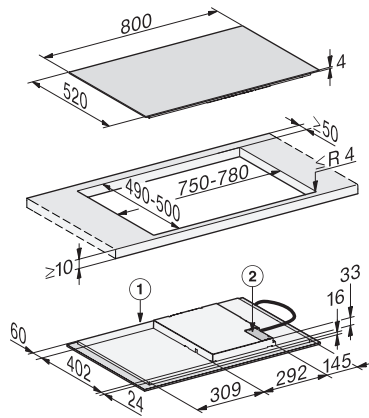

KM 7373 FL
 Induction hob with onset controls
 with flex cooking area for large cookware

EAN: 4002516733089 / Material number: 12399730 / Old Material Number: 26737370GB

Individual setting options (e.g. buzzers)	•
Minute minder	•
Efficiency and sustainability	
Residual heat utilisation	•
Power rating in off mode in W	0.5
Power rating in standby mode in W	1.0
Power rating in networked standby in W	2.0
Time until automatic switch to off mode in min	20
Time until automatic switch to standby in min	20
Time until automatic switch to networked standby in min	20
Cleaning and care	
Easy to clean ceramic glass	•
Safety	
Safety switch-off	•
Lock function	•
System lock	•
Integrated cooling fan	•
Overheating protection	•
Residual heat indicator	•
Technical data	
Dimensions in mm (width)	800
Dimensions in mm (height)	53
Dimensions in mm (depth)	520
Cutout dimensions in mm (width) with surface-mounted installation	750
Casing height incl. connection box in mm	53
Cutout dimensions in mm (depth) with surface-mounted installation	490
Internal cutout dimensions in mm (width) with flush installation	780
Internal cutout dimensions in mm (depth) with flush installation	500
Weight in kg	11
External cutout dimensions in mm (width) with flush installation	804
External cutout dimensions in mm (depth) with flush installation	524
Total rated load in kW	7.30
Length of supply lead in m	1.6
Voltage in V	230
Frequency in Hz	50-60
Accessories included	
Mains cable	Yes
Voucher for a GGRP Gourmet griddle plate	Supply lead

KM 7373 FL

Induction hob with onset controls
with flex cooking area for large cookware

KM7373FL, KM7372FL surface-mounted (Installation drawing)

1) front, 2) Mains connection box, The mains connection cable (L = 1440 mm) is enclosed loose

KM7373FL, KM7372FL flush (Installation drawing)

1) front, 2) Mains connection box, The mains connection cable (L = 1440 mm) is enclosed loosely, 3) Step milling natural stone worktop, 4) Wooden strip 12 mm (no supplied accessories)