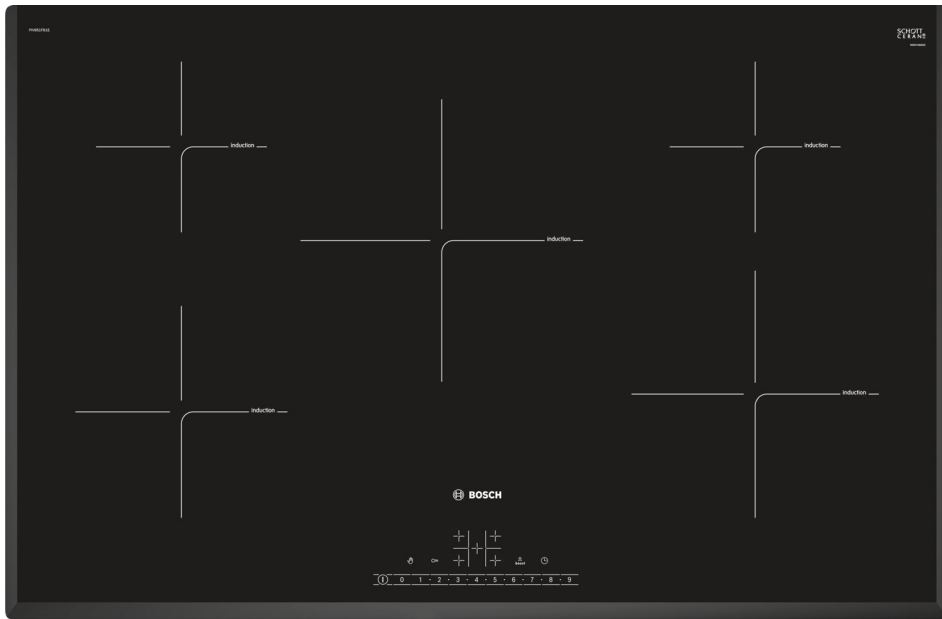

HBH1804 Bosch Touch Control 5 Zone Induction Hob

Hob Specification			
	Burner type	Burner size	Rating
Front Left	induction	180mm	1,800 W
Back Left	induction	145mm	1,400 W
Centre	induction	240mm	2,200 W
Back Right	induction	145mm	1,400 W
Front Right	induction	210mm	2,200 W

Dimensions & packaging	
Product weight	17kg
Product packed dimension	H126mm x W603mm x D953mm
Product packed weight	17kg