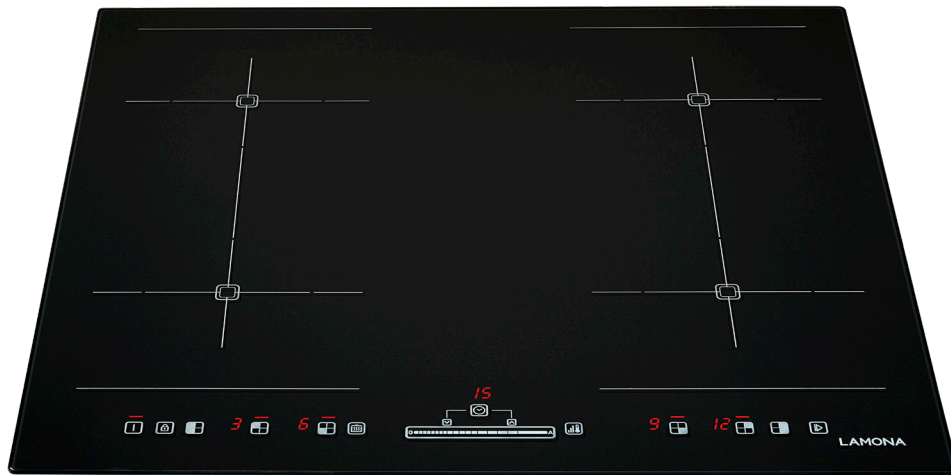

LAM1850 Lamona Touch Control 4 Zone Bridge Induction Hob

Hob Specification			
	Burner type	Burner size	Rating
Front Left	Standard	180mm	1,800 W
Back Left	Standard	180mm	1,800 W
Front Right	Standard	180mm	1,800 W
Back Right	Standard	180mm	1,800 W

Technical Information	
Cooking zones	4 Induction zones, 2 bridging zones
Booster	Yes
Timer	Yes
Residual heat indicator	Yes
Child lock	Childlock Facility
Touch control	Yes
Fast fit clips	Yes
Electrical supply rated voltage @ Frequency	220 - 240 V @ 50 Hz
Total input power (watts)	7,000 W
Amperage required	32 A
Guarantee	3 Year Manufacturer's Guarantee

Dimensions & packaging	
Product dimensions metric	H47mm x W580mm x D510mm
Product weight	10.975kg
Product packed dimension	H150mm x W555mm x D630mm
Product packed weight	11.9kg

The company has a policy of continuous product development and reserves the right to change any products and specifications at any time.