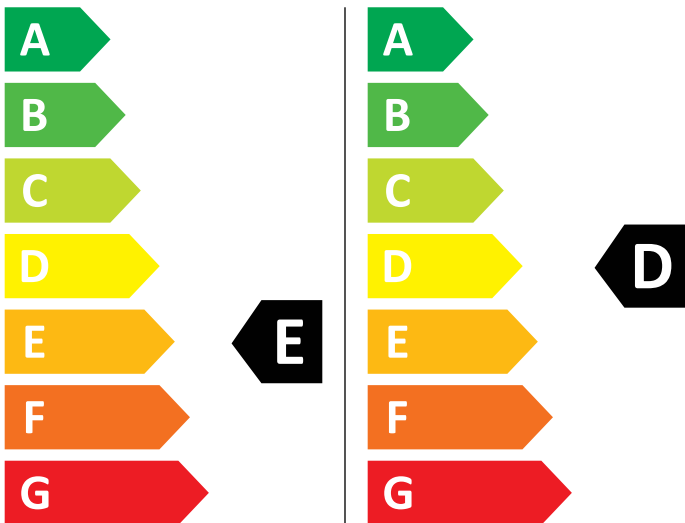

ENERG

AEG

L7WE7631BI 914606602

💧 266 kWh/100

💧 69 kWh/100

4,0 kg

7,0 kg

60 L