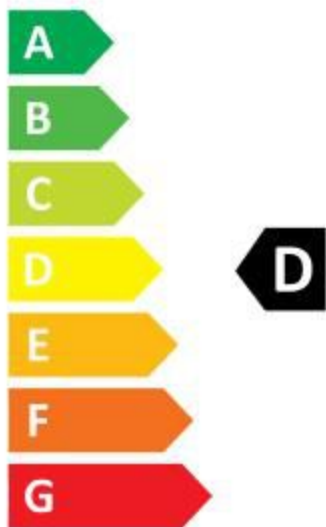

# ENERG

AEG

L7WE7631BI 914606602

💧 266 kWh/100

💧 69 kWh/100

4,0 kg

7,0 kg

60 L