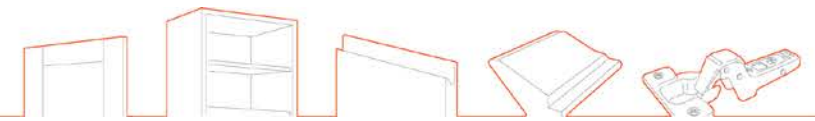

Solid Surface Offset Pegs – Curved Cabinet

Solid Surface Offset Pegs – Curved Corner Post

Front Edge

Standard pegs in hole A

NEW Offset pegs in hole B