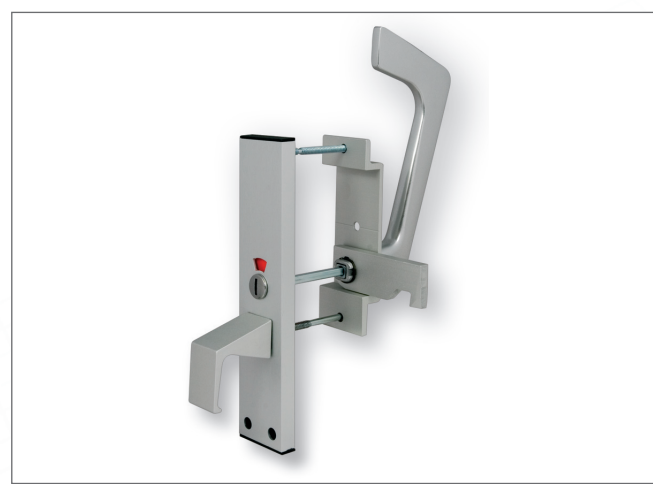

Aluminium Lever Furniture

6A Aluminium Lever Furniture

Easy+Clean™ Facility Furniture (formerly Wellington range)

37651

Application:

- Suitable for toilet / bathroom doors where ease of operation is desired
- Suitable for hinged and sliding doors
- Surface mounted
- Bolt-through fixing - can be fitted directly to cubicle or flush panel door
- Exterior pull may be fitted at 90, 180, 270 or 360°
- Hand must be stated when ordering
- TouchClean® Anti-Bacterial Coating

Operation:

- Lever mechanism
- Locking bolt connected directly to lever handle at 90°
- Vertical position of lever handle bolts door, can be seen by occupant
- Lever handle travel limited to 30° by screw through centre of backplate - can be increased to 90° by removing screw

Specification:

Reference	37651L - Left Handed 37651R - Right Handed
Material	Aluminium with black plastic moulded end caps
Handle Projection	77mm
Plate Projection	44mm
Bolt Length	41mm

N.B:

- Hand must be stated when ordering

Features:

- Red and white occupancy signal
- Coin operated emergency release
- TouchClean® will improve infection control and reduce the risk of bacteria being transmitted from the surface of the ironmongery
- Will prevent contaminants from growing and quickly reduce