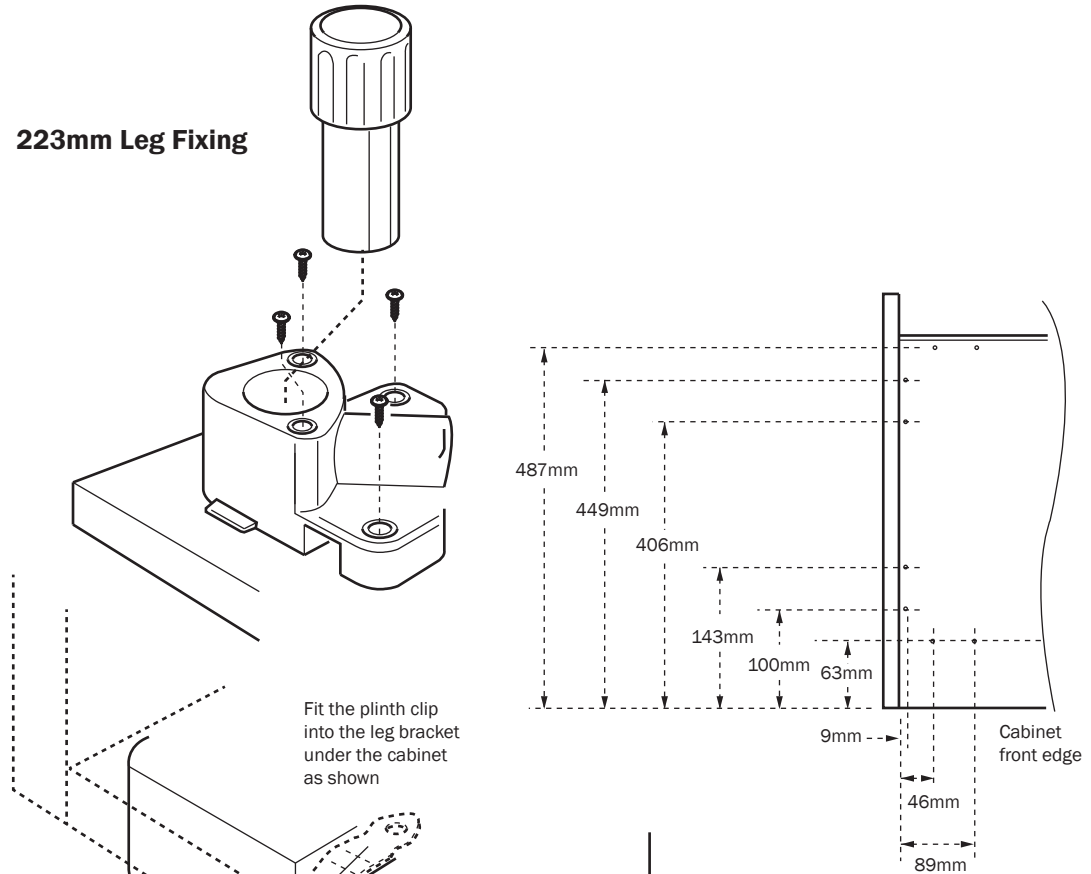

# Inclusive Leg & Plinth Fixing

Follow the diagrams for the different type of leg and plinth clip fixing applications

## 60mm Leg Fixing

Push plinth up under the protruding section of the clip & against the leg

## 223mm Leg Fixing

Fit the plinth clip into the leg bracket under the cabinet as shown

Push plinth up under the protruding section of the clip against the leg