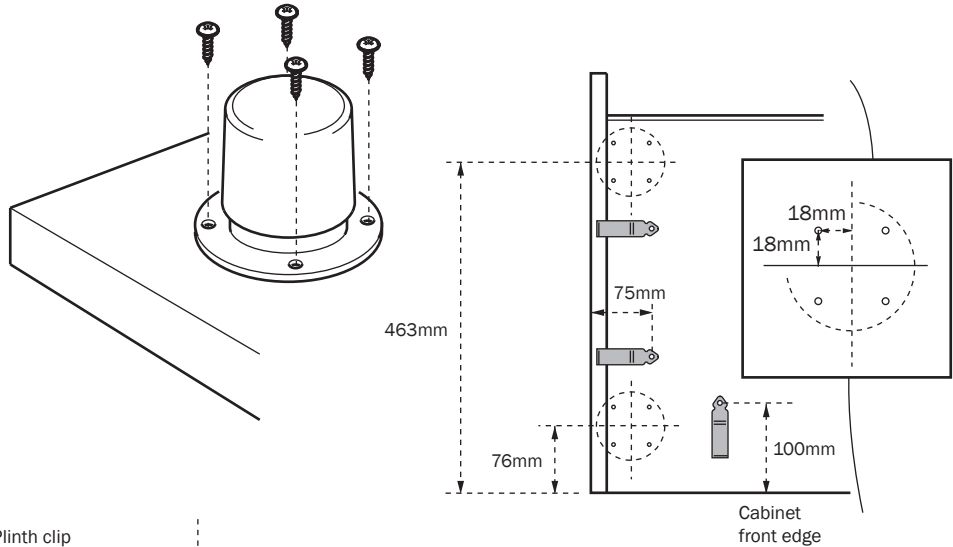

# Inclusive Leg & Plinth Fixing

Follow the diagrams for the different type of leg and plinth clip fixing applications

## 60mm Leg Fixing

Push plinth up under the protruding section of the clip & against the leg

## 223mm Leg Fixing

Fit the plinth clip into the leg bracket under the cabinet as shown

Push plinth up under the protruding section of the clip against the leg