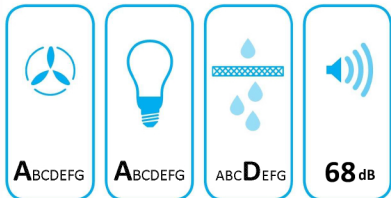

ENERGY

LAMONA

LAM2878

56
KWh/annum

A_{BCDEFG}

A_{BCDEFG}

ABC_DEFG

68 dB