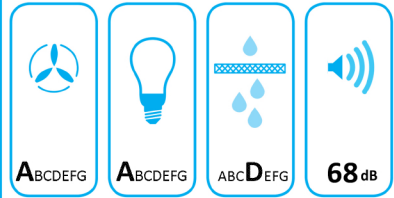

A_{BCDEFG}

A_{BCDEFG}

ABC_DEFG

68 dB

65/2014

942022693-00